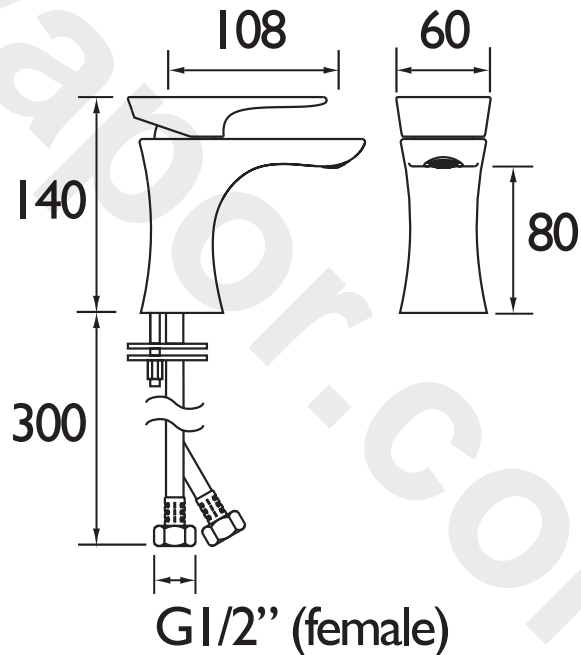

MHOU BAS SS

HOURLGLASS Tap Range Metallix Hourglass Basin Mixer Silver Sparkle

Features:

- Long life ceramic cartridge for added durability and ease of use
- Metal fixing nut for added durability
- Flexible tails included

Specification

Style:	Contemporary
Product Type:	Bathroom Taps
Finish/Colour:	Chrome/Silver Sparkle
Main Construction Material:	Brass
Mount Type:	Deck Mounted
Handle Type:	Single Lever
Connection Inlet:	M10 x 15mm Compression Flexible Tails
Connection Outlet:	M24 Coin-Slot Aerator
Number of Tap Holes:	1
Valve/Cartridge Type:	35mm Ceramic Cartridge
Plumbing System Requirements:	Suitable for all plumbing systems
Working Pressure Range:	Min. 0.2 bar, Max. 5.0 bar
Maximum Hot Water Temperature: °C	65
Maximum Dynamic Pressure: (bar)	5
Maximum Static Pressure: (bar)	10
Flow Type:	Single
Flow Rate: (l/min @ 3 bar)	24.3

Dimensions (measurements in mm)

For more products, visit our website:
<http://www.bristan.com>

Flow Rates (l/min)

System Pressure (bar)	0.2	0.5	1	2	3	5
MHOU BAS SS	6.3	10	14	20	24.3	31.4

TECHNICAL
DATA
SHEET